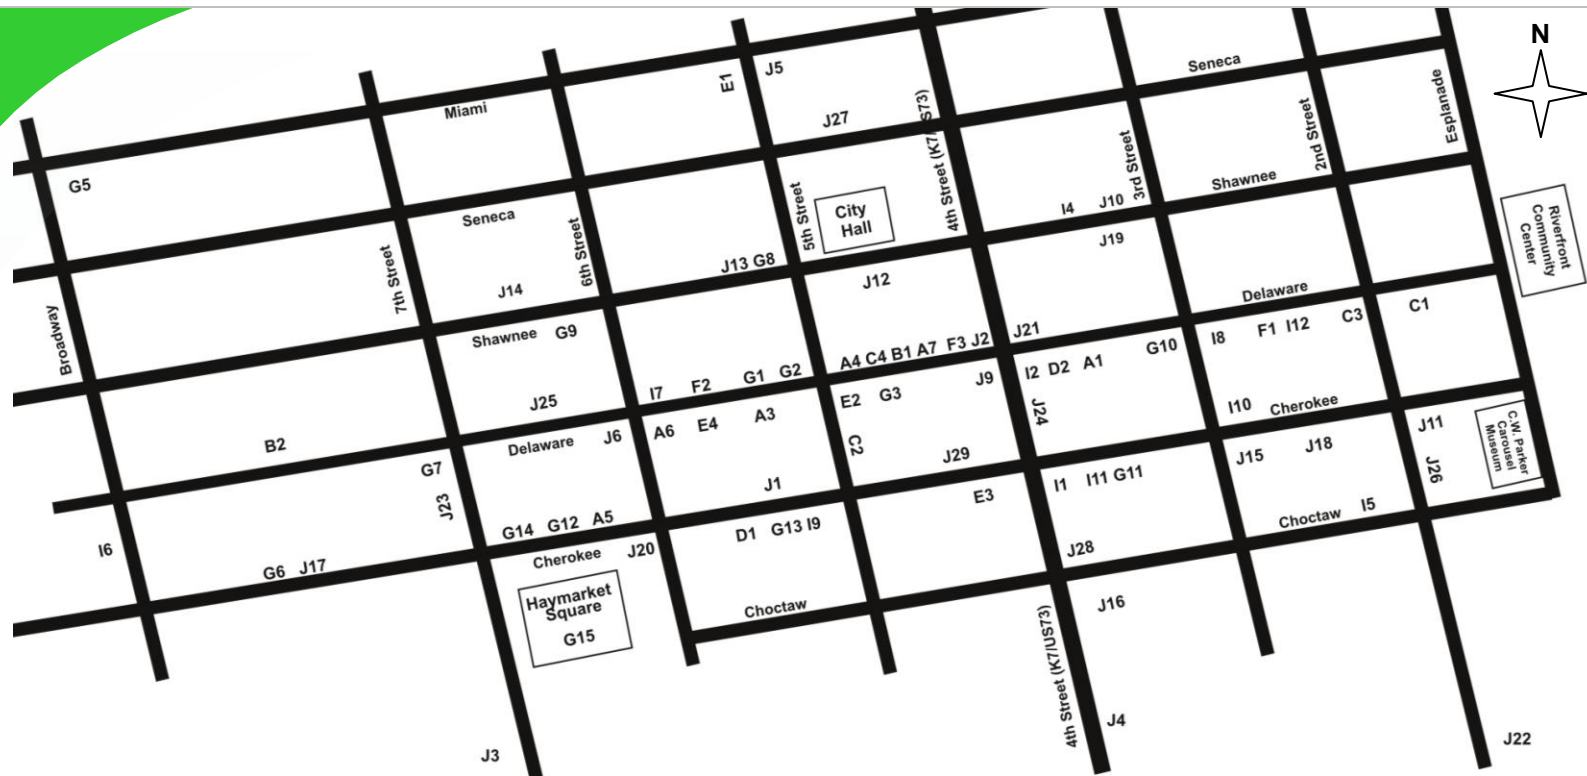

Antiques, Appliances, Furniture

A1 Dolsberry Appliance 317 Delaware
A3 Leavenworth Antique Mall 505 Delaware
A4 Reunions 418 Delaware
A5 Stevie's Antiques 612 Cherokee
A6 Sadt's Furniture 523 Delaware
Spruce It Up (not on map) 900 S. Broadway
A7 Weakley's Antiques 408 1/2 Delaware

Books

B1 Book Barn 410 Delaware
B2 Collector Bookstore 724 Delaware

Gallery, Frames, Photography

C1 dorMail Gallery 117 Delaware
C2 5th Avenue Frames 217 S. 5th St.
C3 Jay Carey Photography 201 Delaware
C4 Sally's River Gallery 412 Delaware

Hardware, Paint

D1 Gronis Hardware 517 Cherokee
D2 Hart's Paint and Flooring 321 Delaware

Health & Beauty

E1 Livin' Nutrition 221 N. 5th
E2 Corner Pharmacy 429 Delaware
E3 Jones Chiropractic 413 Cherokee
E4 Leavenworth Yoga Co-op 521 Delaware

Gifts & Specialty

G1 American Leatherworks 514B Delaware
G2 Bisque-It! 510 Delaware
E2 Corner Pharmacy & Gifts 429 Delaware
G3 Flower Cart/Dad's Toys 417 Delaware
G5 June's Cottage & Cafe 216 N. Broadway
G6 Kansas Country Store 728 Cherokee
G7 Leavenworth Floral & Gifts 701 Delaware
F2 Past to Present Home Decor 518 Delaware
G8 Queen's Pantry 500 Shawnee
C4 Sally's Choices 412 Delaware
G9 Scrivner's Creative Center 605 Shawnee
G10 Sew Much More 301 Delaware
G11 Stitch by Stich Custom Embroidery 305 Cherokee

G12 Social Suppers 620 Cherokee
G13 Sonofagun Screen Printing 509 Cherokee
G14 The Pot Rack 626 Cherokee
G15 Lv. Farmers Market Haymarket Square

Jewelry

F1 Artistic Works by Lu 221 Delaware
F2 Creative-Elementz 518 Delaware
F3 Lavery's Fine Jewelers 404 Delaware

Dining & Entertainment

I1 Baan Thai Restaurant 301 S. 4th St.
I6 Jordan's Liquors 210 Broadway

Dining & Entertainment, continued

I2 Fatheads Irish Pub 327 Delaware
I4 Harbor Lights Coffeehouse 316 Shawnee
I5 High Noon Saloon 206 Choctaw
G5 June's Cafe 216 N. Broadway
I7 J.W. Crancer's 530 Delaware
I8 Landing 4 Theatres 225 Delaware
E1 Livin' Nutrition 221 N. 5th St.
I9 No Name Tavern (non-smoking) 507 Cherokee
E2 Old Fashioned Soda Fountain & Grill 429 Delaware
I10 Pullman Place Family Restaurant 230 Cherokee
G8 Queen's Pantry 500 Shawnee
I11 Sis' Sweets 307 Cherokee
G12 Social Suppers 620 Cherokee
I12 Tampico Mexican Restaurant 215 Delaware

Professional Services/Other

J1 Advantage Printing 510 Cherokee
J2 Ali Zeck State Farm Insurance 400 Delaware
J3 Beverly Lumber 714 Oak
J4 Brett Miller American Family Insurance 619 S. 4th St.
J5 Butler's Muffler & Brake 220 N. 5th St.
J6 Citizens National Bank 601 Delaware
J7 Commerce Bank 200 N. Broadway

Professional Services/Other, continued